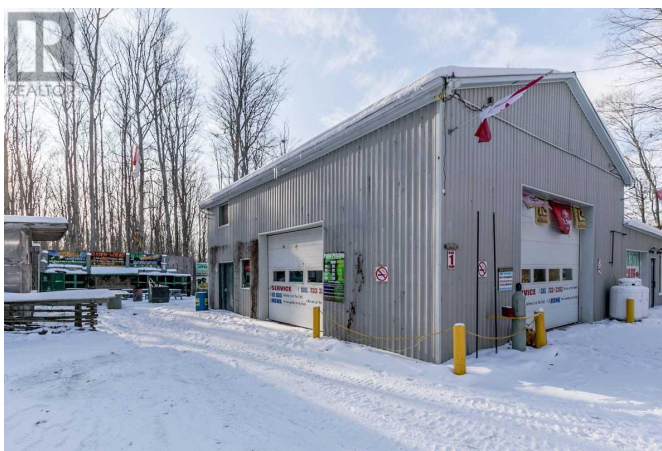

\$8,588,000 - 8200 10TH LINE

Listing ID: N4367528

\$8,588,000

7 Bedrooms, 6 Bathrooms Single Family

8200 10TH LINE, Essa, Ontario, L4M4S4

Looking For Your Own Luxury Retreat?
This Stunning Custom Built House On 47.5
Acres Of Forest. \$\$\$ Spent On Upgrades.
Over 5,100 Sq. Ft. Finished With The Most
Tasteful Touches In Mind, This Home Is
Sure To Impress! Love The Outdoors?
Check Out The Paintball Fields, Pond,
Trails And The List Go On...**** EXTRAS
**** Must Be Seen! The Property Is With
Very Successful Business With Very Good
Cash Flow According To Seller. (id:15820)