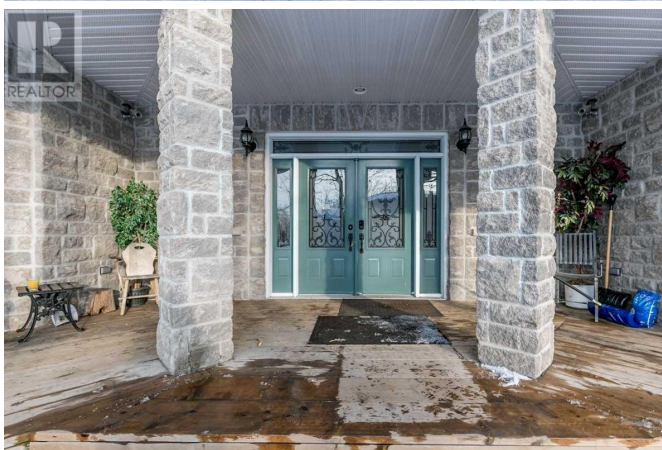

\$8,588,000 - 8200 10TH LINE

Listing ID: N4367528

\$8,588,000

7 Bedrooms, 6 Bathrooms Single Family

8200 10TH LINE, Essa, Ontario, L4M4S4

Looking For Your Own Luxury Retreat?
This Stunning Custom Built House On 47.5
Acres Of Forest. \$\$\$ Spent On Upgrades.
Over 5,100 Sq. Ft. Finished With The Most
Tasteful Touches In Mind, This Home Is
Sure To Impress! Love The Outdoors?
Check Out The Paintball Fields, Pond,
Trails And The List Go On...**** EXTRAS
**** Must Be Seen! The Property Is With
Very Successful Business With Very Good
Cash Flow According To Seller. (id:15820)